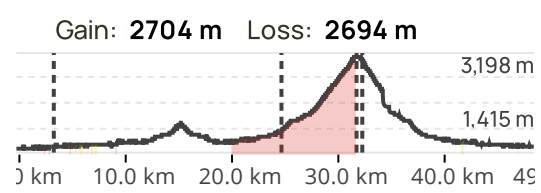

7.8°W
8/12/2023

Mount Yarigatake Hike