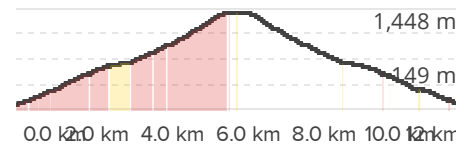

7.6°W
4/19/2022

0.2 0 0 0 0 0.2 0.4 0.6 MI 0.8

500 0 0 500 M 1000

Scale 1: 44950 Datum WGS84

Gain: 1154 m Loss: 1127 m

Mount Ibuki